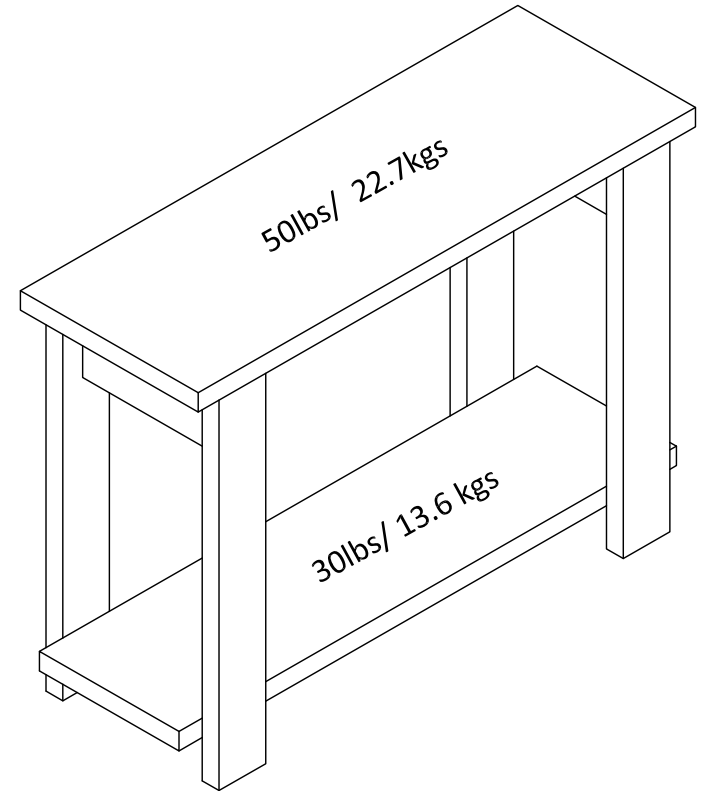

5211849COM -CONSOLE TABLE

Wood Breakdown:
MDF 0%, PB 100 %.
Total storage: 0 cubic feet

Overall Product Size:
41.97" W × 15" D × 30.25" H
106.6cm W × 38.1cm D × 76.8cm H

Maximum Weight Capacities
Unit Weight:50.6lbs. (23.01kg)