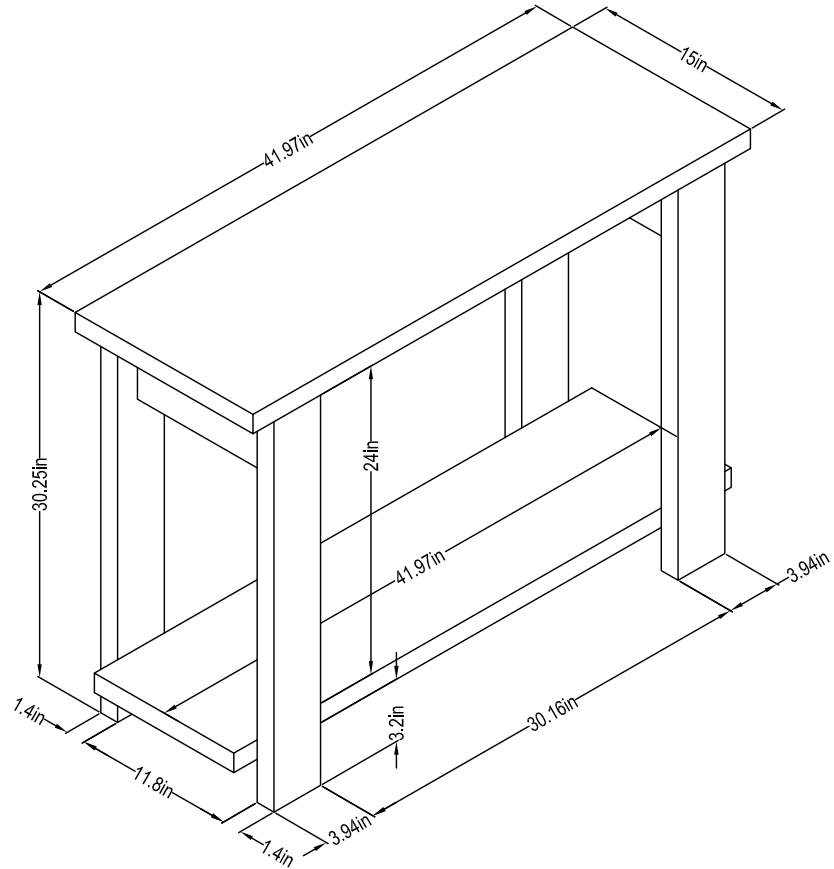

5211849COM -CONSOLE TABLE

Wood Breakdown:
MDF 0%, PB 100 %.
Total storage: 0 cubic feet

Overall Product Size:
41.97" W × 15" D × 30.25" H
106.6cm W × 38.1cm D × 76.8cm H

Maximum Weight Capacities
Unit Weight:50.6lbs. (23.01kg)